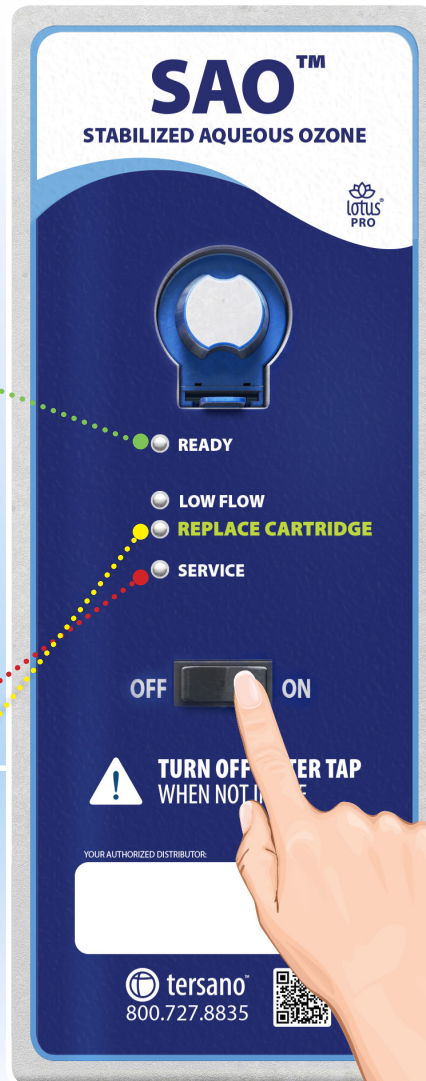

DEVICE: lotus® PRO SAO Dispenser **SOLUTION:** Stabilized Aqueous Ozone (SAO™)

Switch **FLOW** to **ON**, then fill:

READY

- LOW FLOW
- REPLACE CARTRIDGE**
- SERVICE

OFF ON

COLD WATER ONLY

NOTE

- **TURN WATER & UNIT OFF** WHEN NOT IN USE.
- USE **COLD WATER ONLY**.